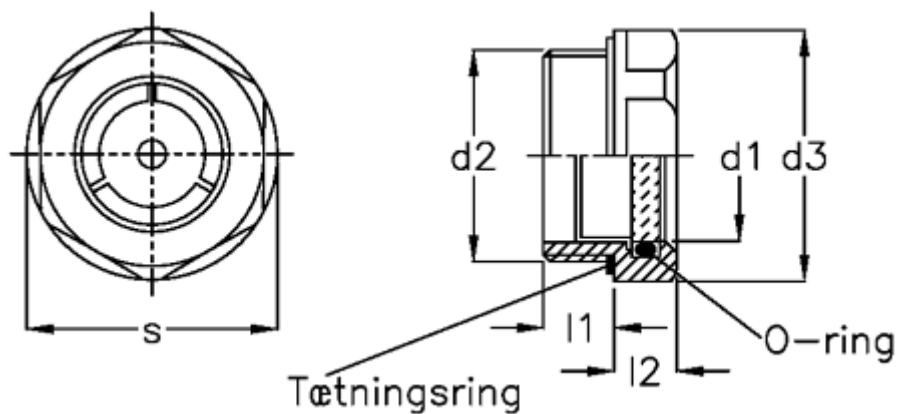

Data Sheet

Article number: 20903558

Description: E+G Oil level sight glass (high temp.)
GN 743.1-14-M20x1,5-B

Measures

d1	= 14
d2	= M20x1,5
d3	= 26
l1	= 8.5
l2	= 7.5
Max pressure	= 25 Bar
s	= 23